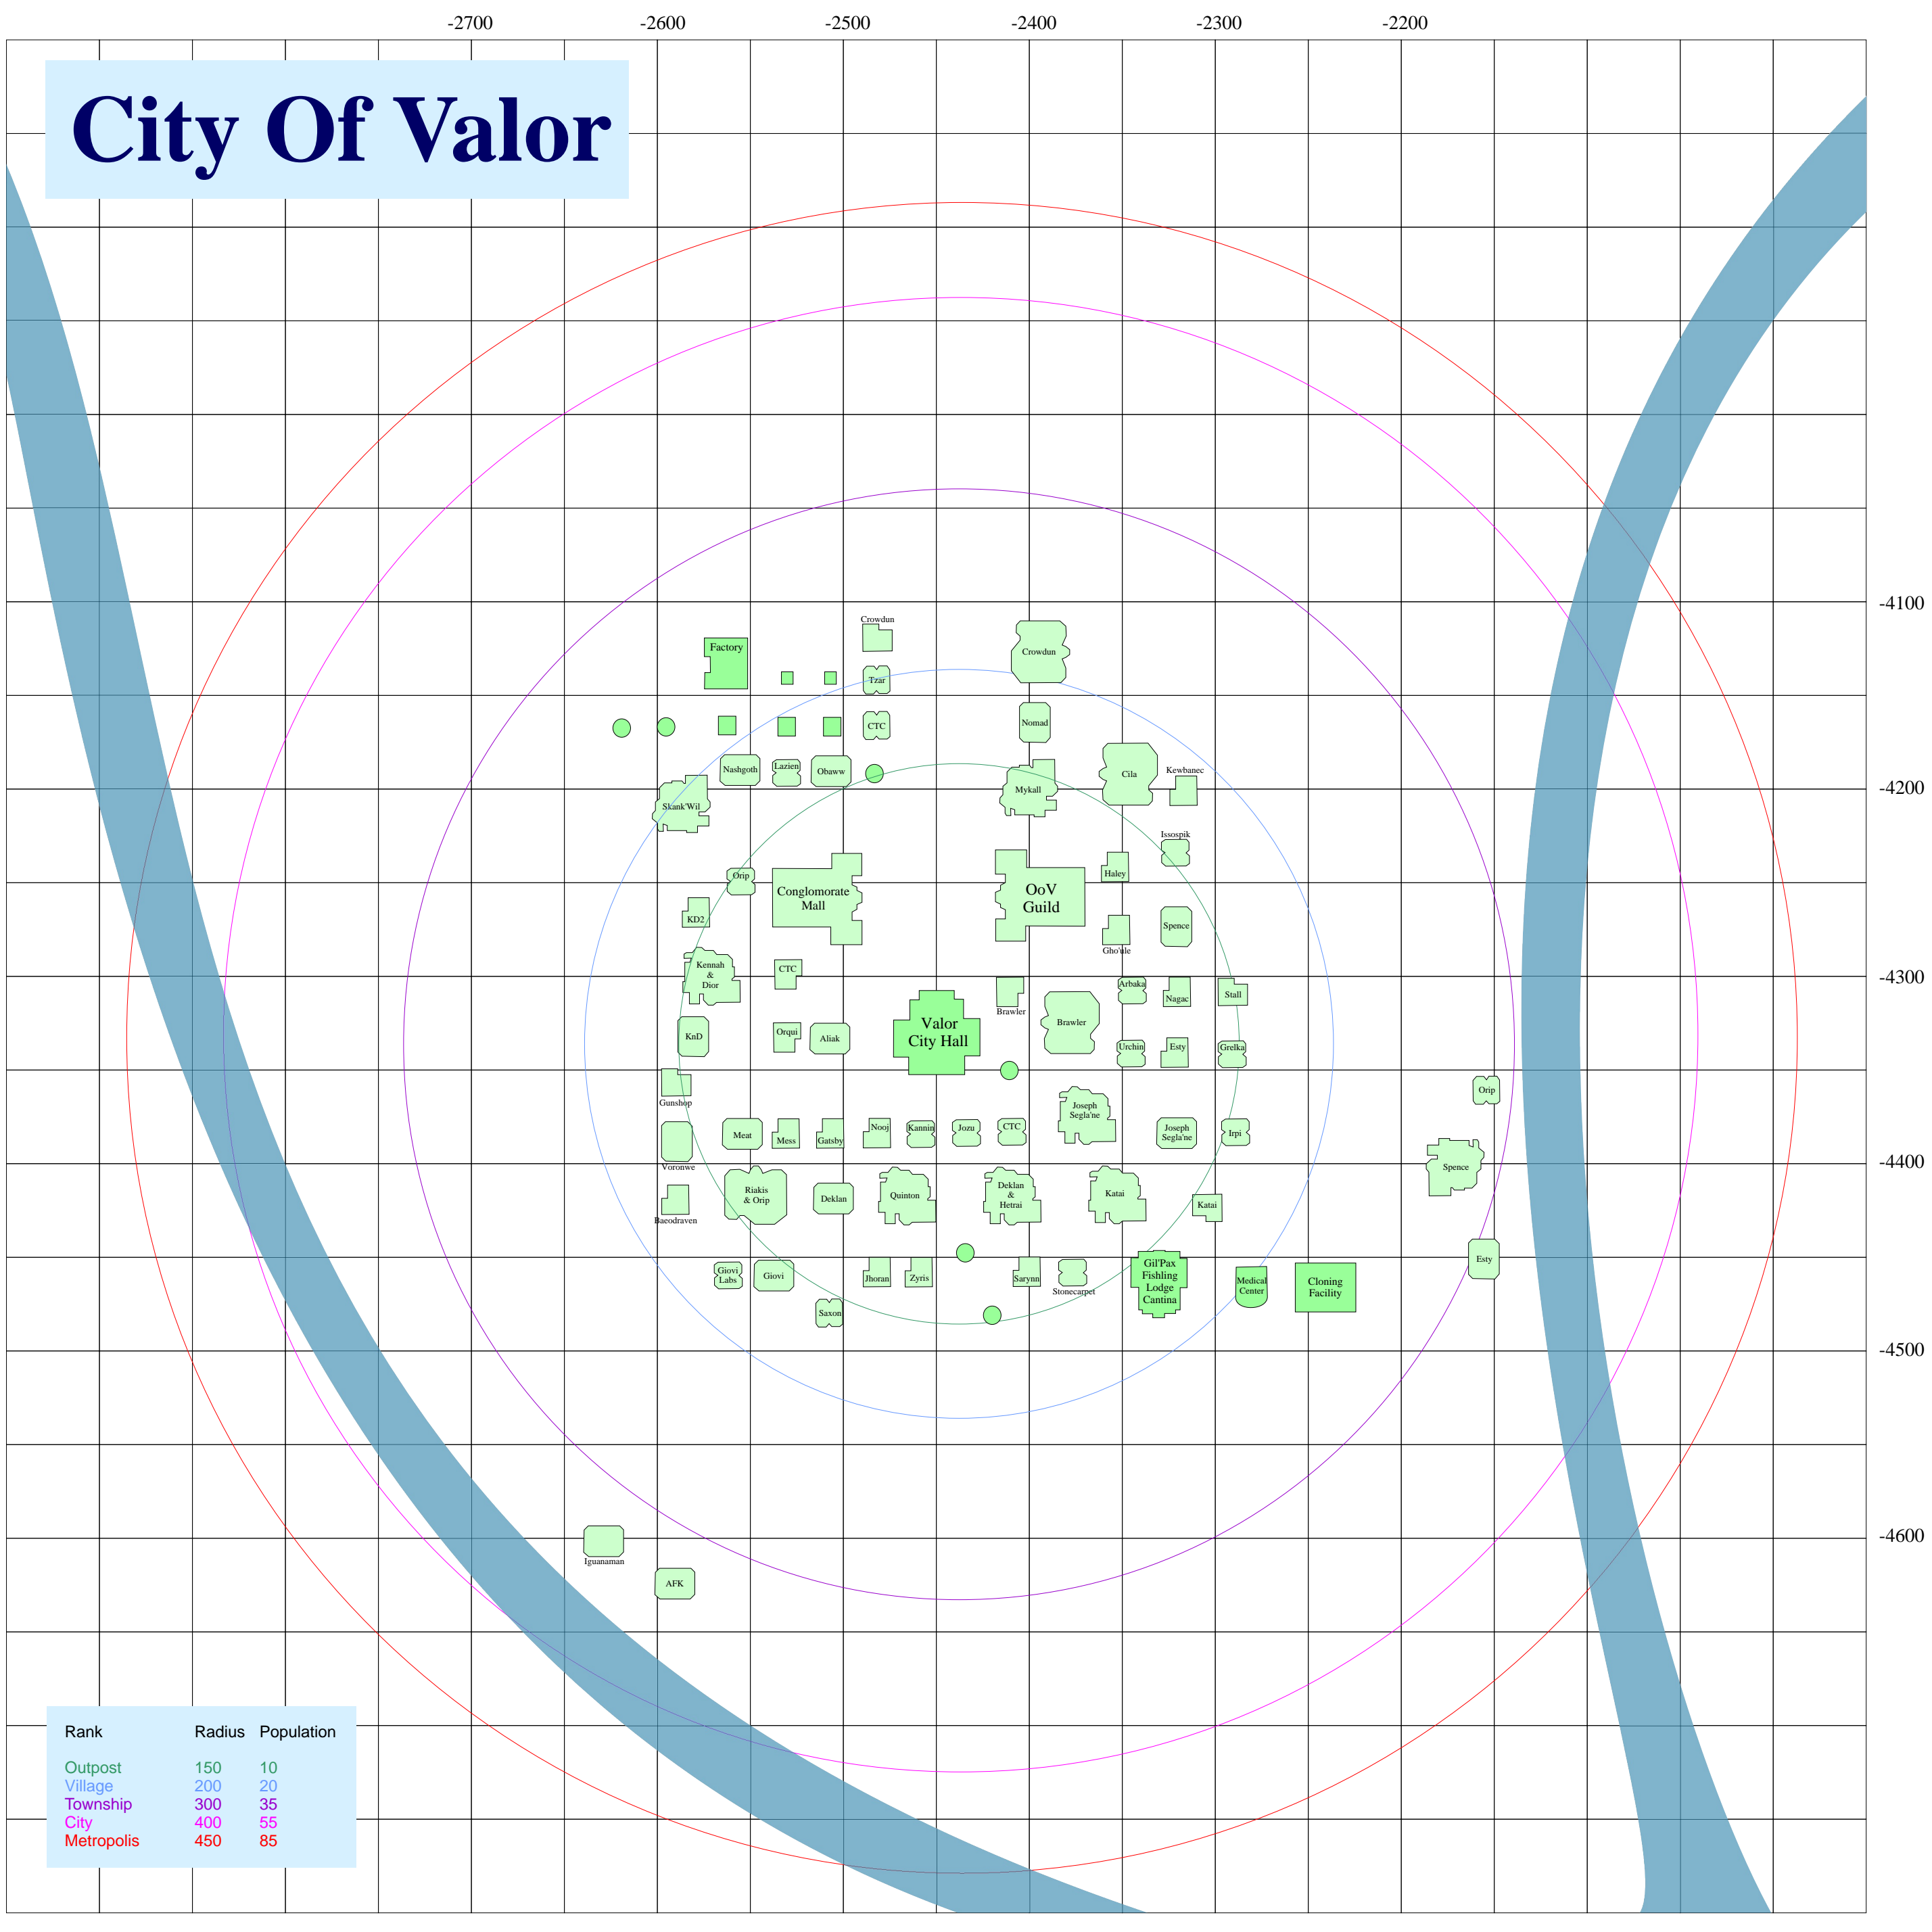

City Of Valor

Rank	Radius	Population
Outpost	150	10
Village	200	20
Township	300	35
City	400	55
Metropolis	450	85